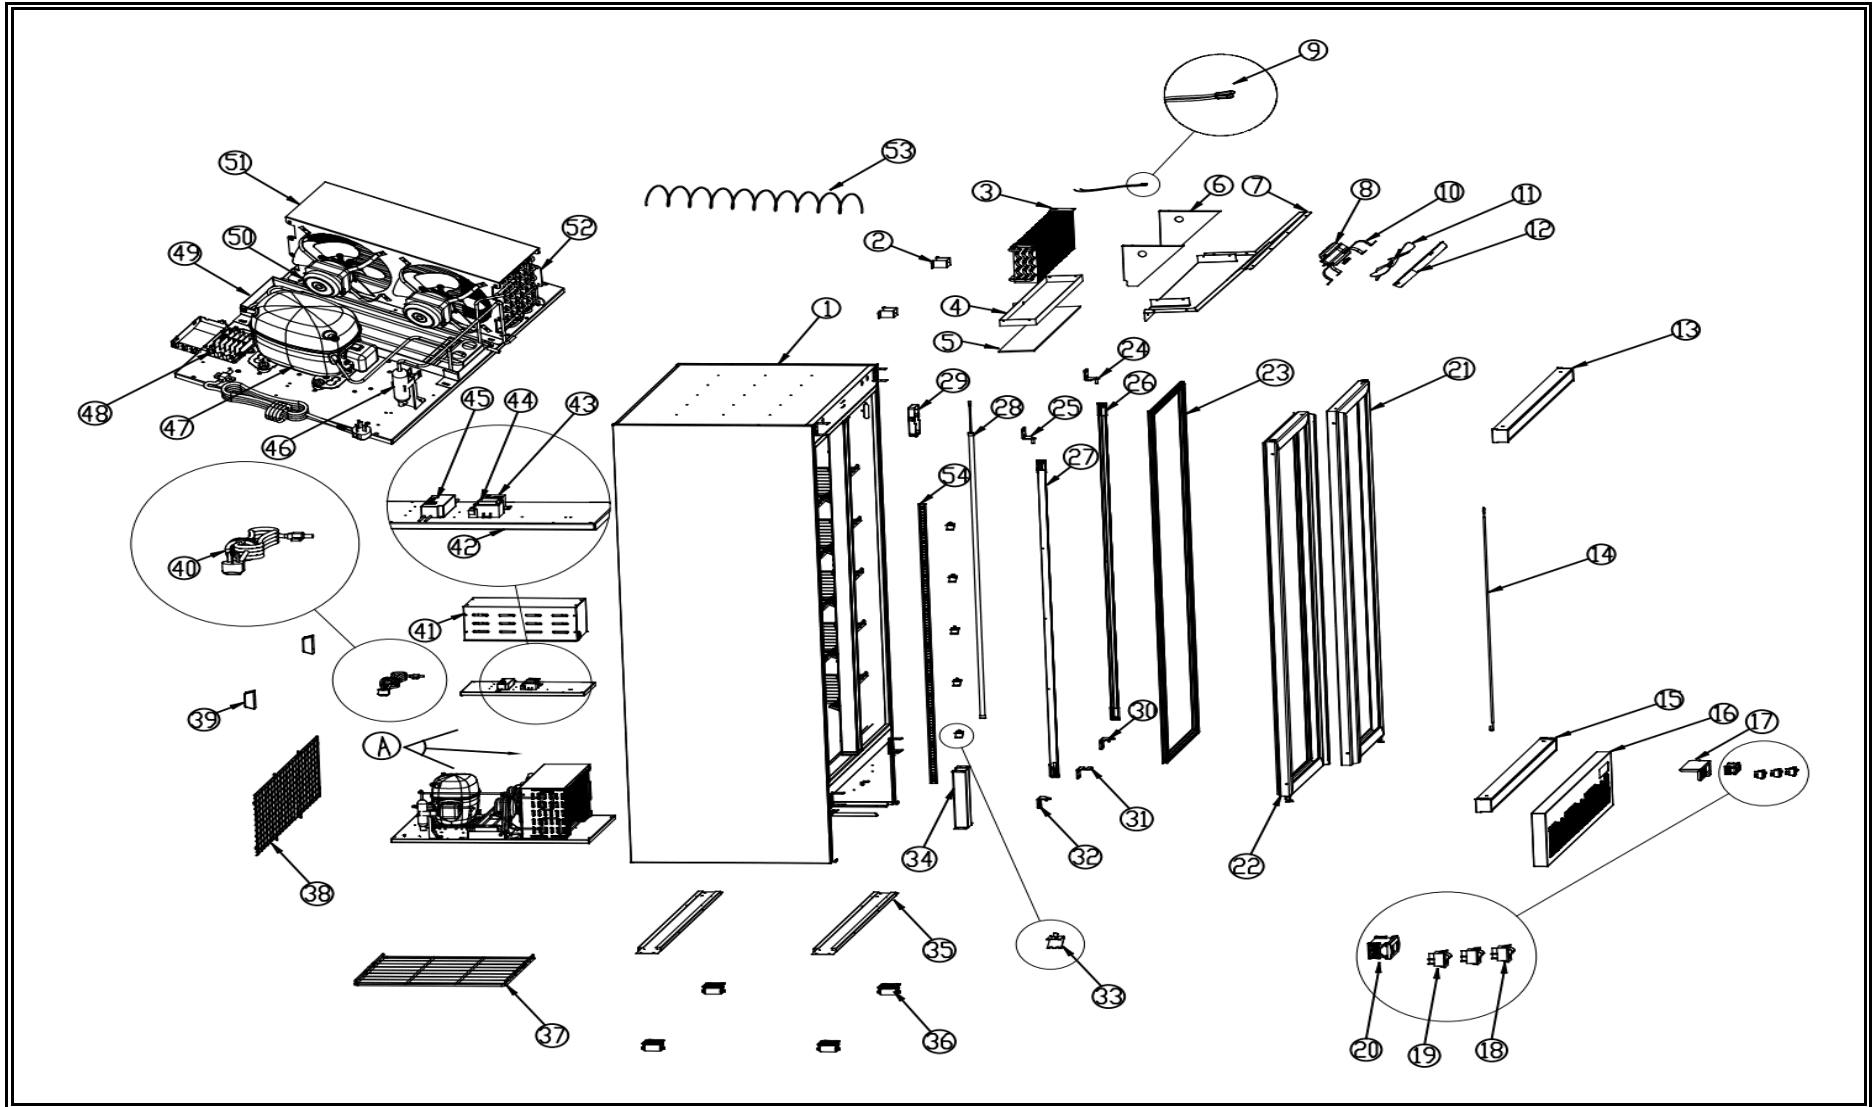

**7455.2230**

**R290**

Onderdelen informatie  
Erzatzteil information  
Spare part information  
Information de pièces

POS:	Art.No.:	Omschrijving:	Aantal:
1		Insulate body	1
2		Bracket	2
3	CS9338.2266	Evaporator	1
4		Stainless steel water tray 1	1
5		PE adhesive	1
6		Evaporator windshield 1	2
7		Welding part	1
8	CS9390.1425	Evaporator fan motor	1
9		Thermostat probe	1
10		Evaporator fan motor bracket(black)	12
11	CS9338.1885	Evaporator fan blade	3
12		Evaporator fan motor cover(black)	1
13		Upper Lintel(black)	1
14		Torsion spring	2
15		Bottom Lintel(black)	1
16	CS9338.2390	Front grill(black)	1
17		Switch Panel	1
18	CS9030.0510	Light Switch	2
19	CS9030.0510	On/Off switch	1
20	CS9993.7072	Digital controller	1
21	CS9338.2512	Right door(black)	1
22	CS9338.2514	Left door(black)	1
23	CS9338.2306	Door seal	2
24	CS9338.2314	Upper hinge (right door)	1
25	CS9338.2310	Upper hinge (left door)	1
26	CS9338.2264	LED light right	1
27	CS9338.2260	LED light left	1
28	CS9338.2262	Middle LED light T5	1
29		Beam cover	1
30	CS9338.2316	Bottom hinge(right door)	1
31		Door support	1
32	CS9338.2312	Bottom hinge(left door)	1
33	CS9338.1905	K clip	45
34		Rack support	2
35		Castor plate	2
36	CS7455.2265	1" Heavy load casters	4
37	CS7455.2255	Shelf(black)	10
38		Back mesh	1
39		Back spacer	2
40		Power cable	1
41		Electrical shield	1
42		Electrical fixture plate	1
43		Relay (inside digital controller)	1

POS:	Art.No.:	Omschrijving:	Aantal:
44		Digital controller transformer ( (inside digital controller))	1
45	CS9338.2308	LED light driver	1
46		Dry filter	2
47	CS9338.2246	Compressor	1
48		Wire box set	1
49		Stainless steel water tray	1
50	CS9390.0130	YZF10-20.6	2
51		FD-BT188AH-05-01	1
52	CS9338.2252	FC-BT188AH.05-00A	1
53			0,077
54		Tbzh-06	8